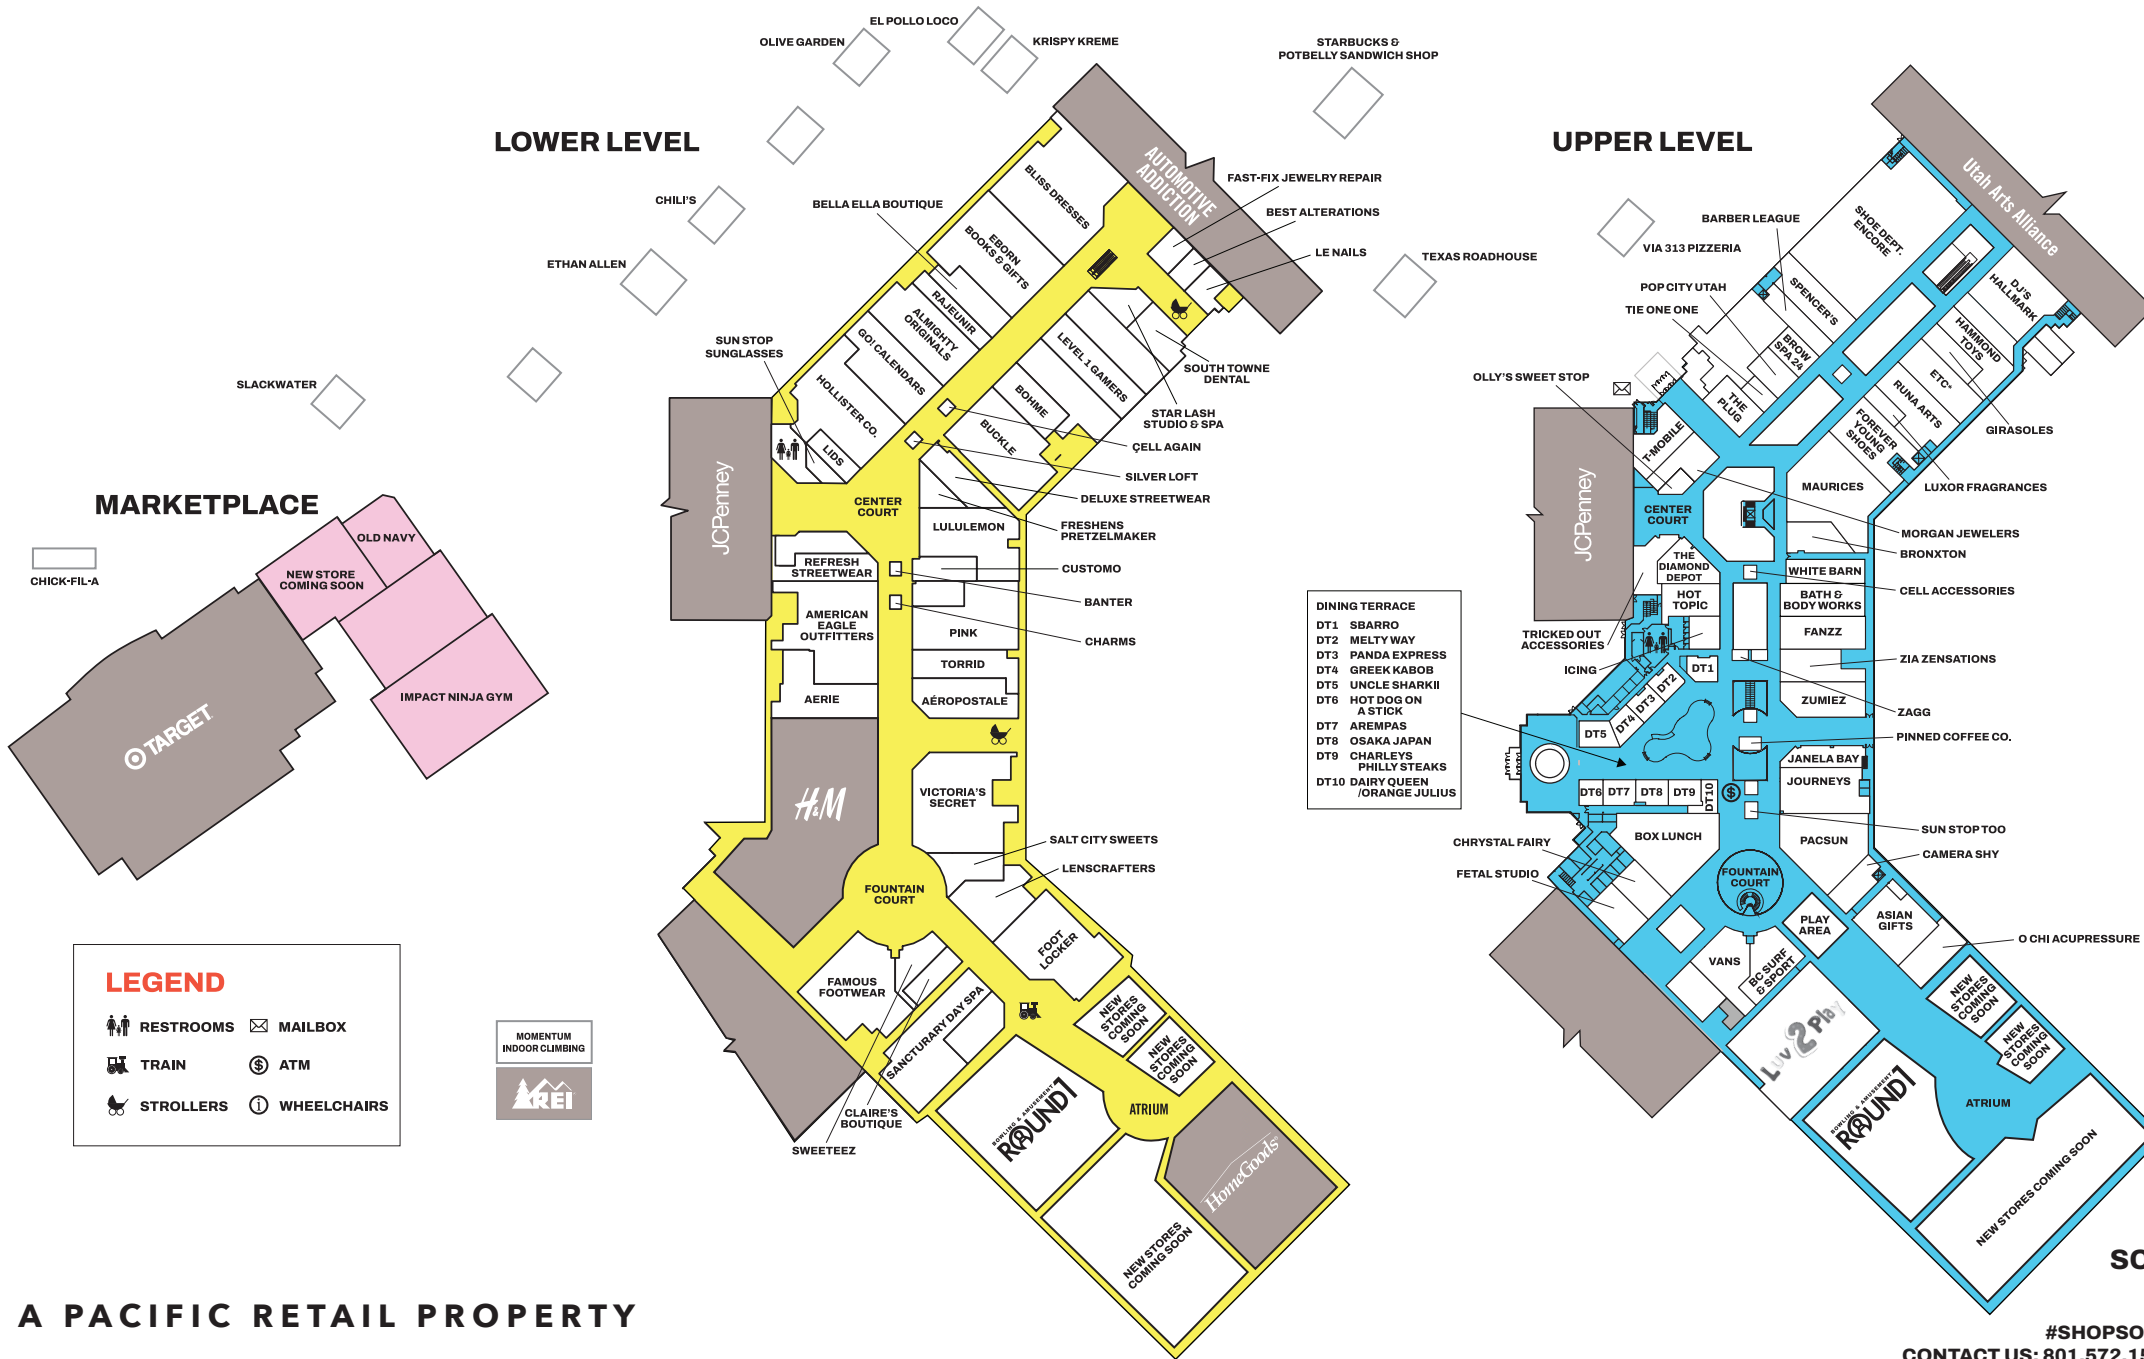

WHERE YOU BELONG

THE SHOPS AT SOUTH TOWN
A PACIFIC RETAIL PROPERTY

SCAN FOR WEB MAPPING
FREE WIFI & SMS

#SHOPSOUTHTOWN • @SHOPSOUTHTOWN
CONTACT US: 801.572.1519 • SHOPSATSOUTHTOWN.COM